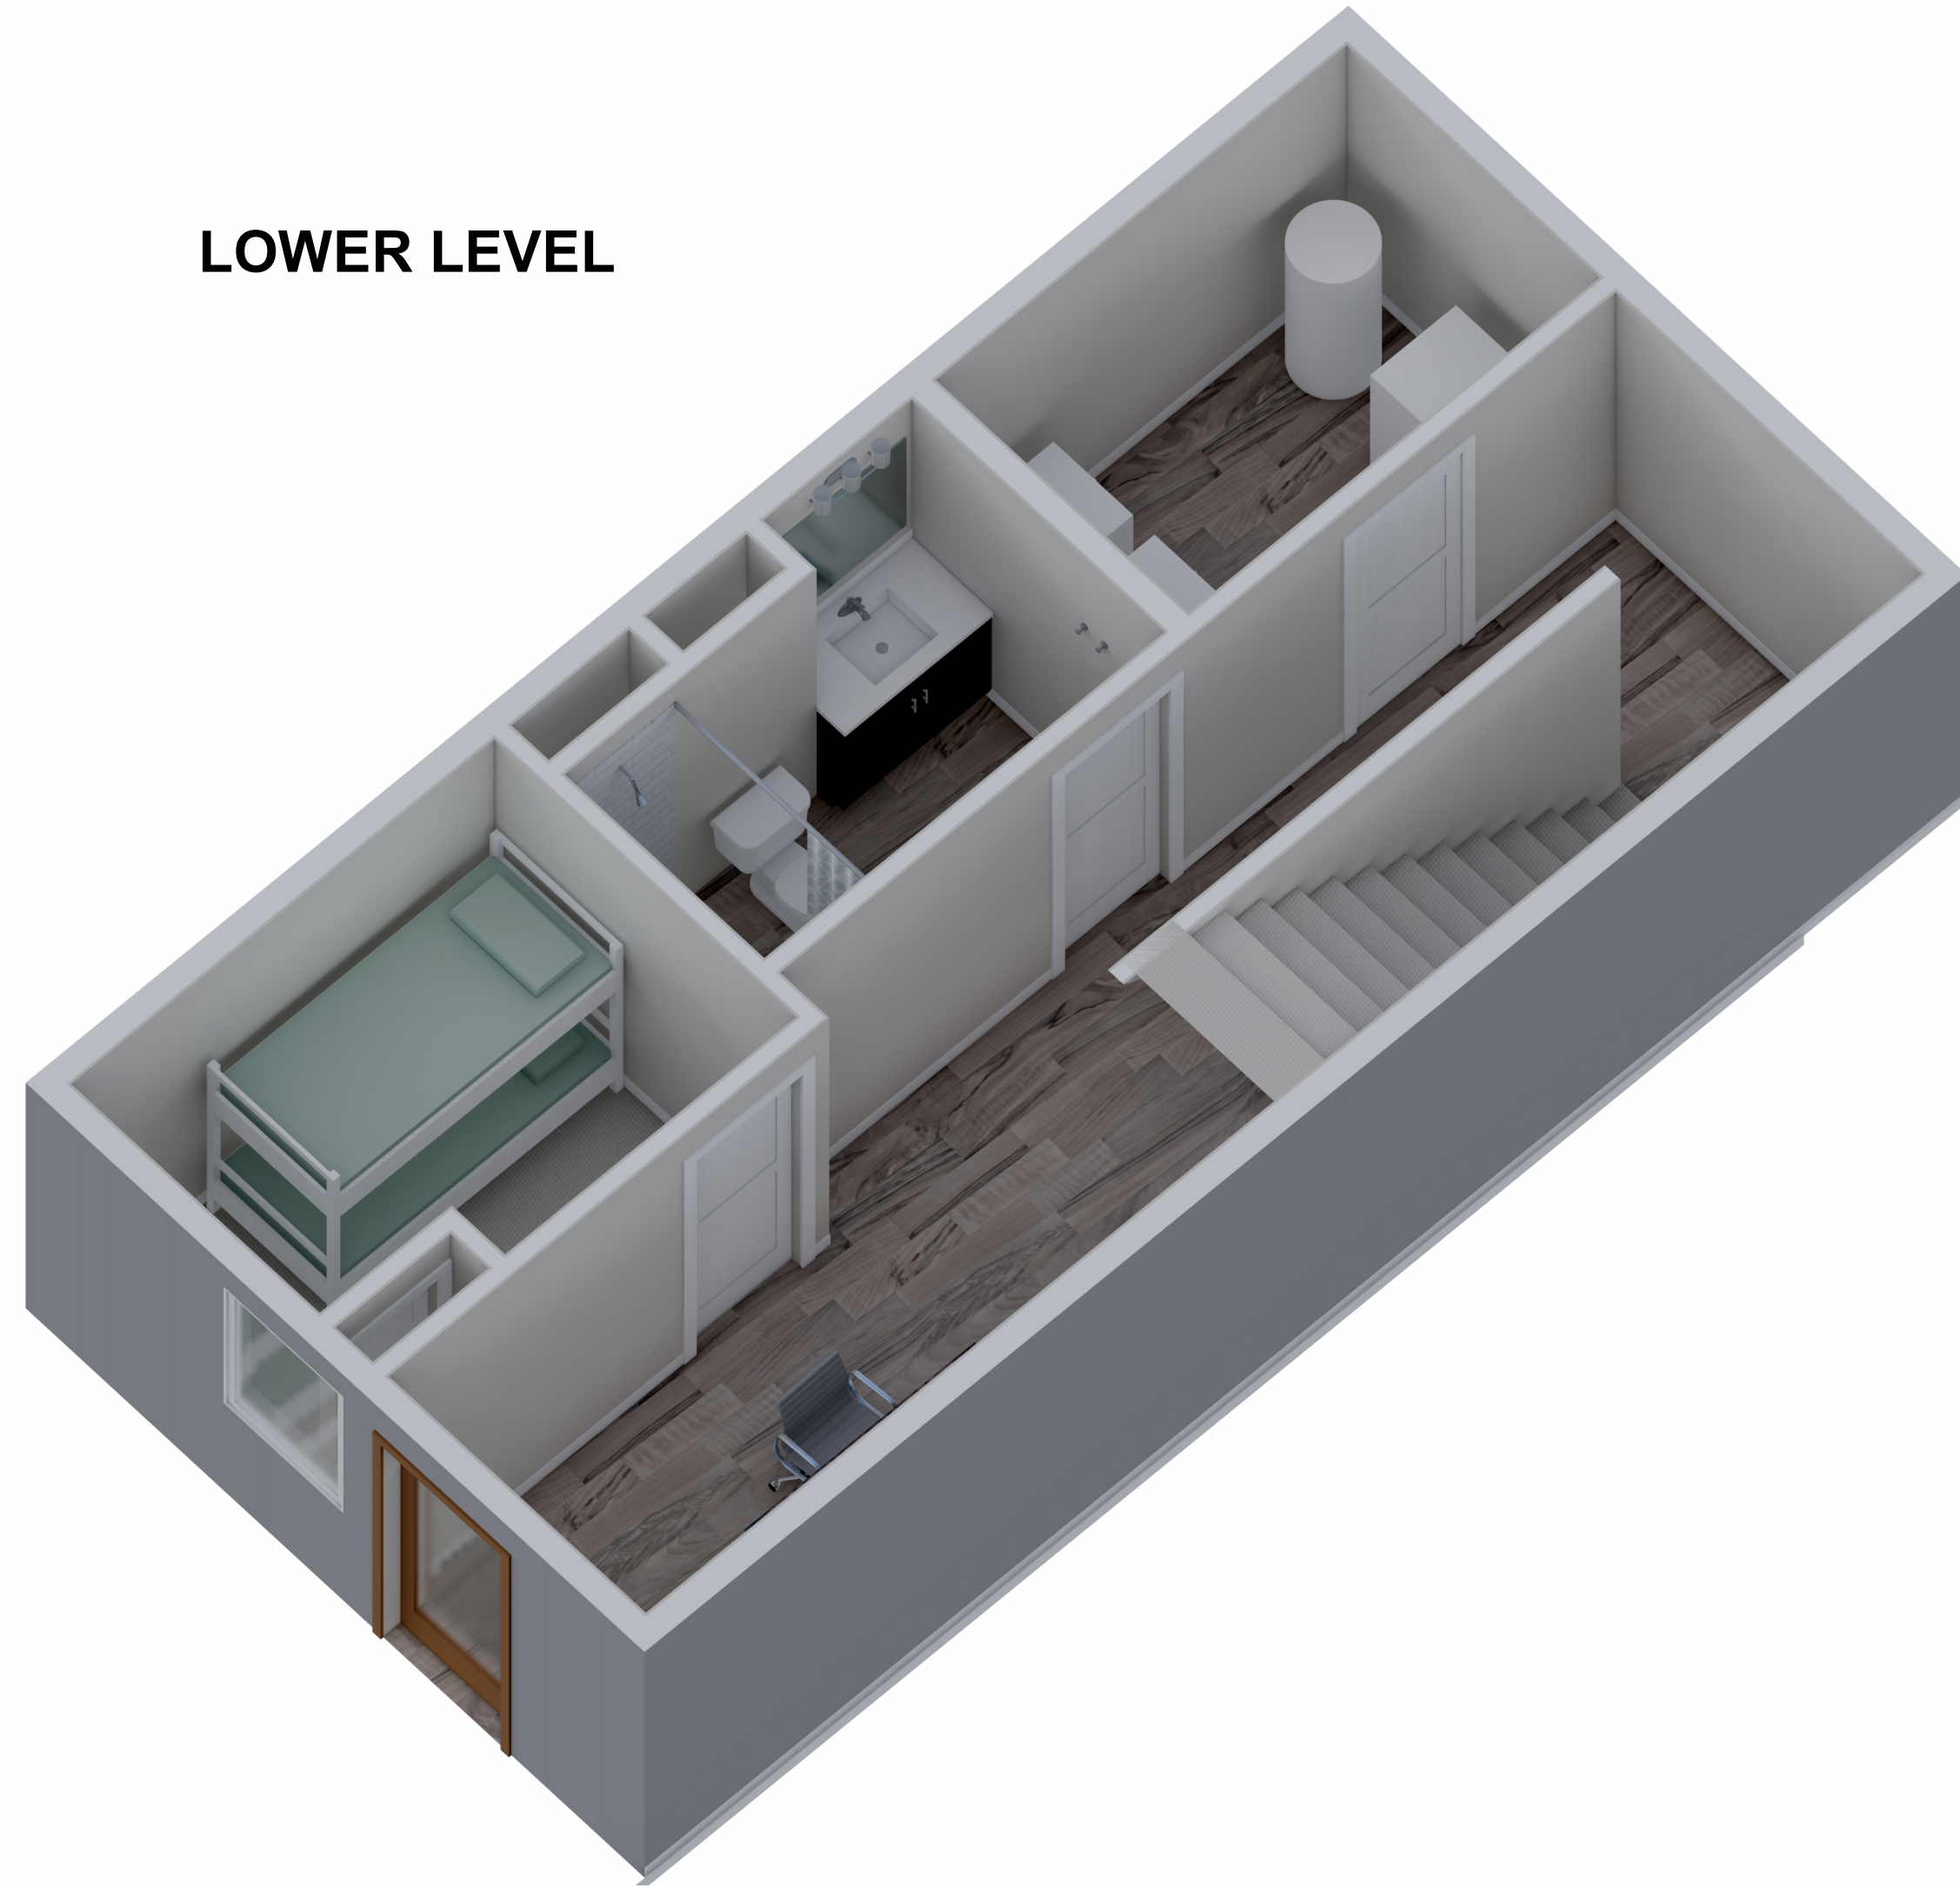

MEADOWLARK

LOWER LEVEL

FIRST FLOOR

SECOND FLOOR

LVT FLOORING

BEDROOM CARPET

WALLS

CABINETS

RANGE

MICROWAVE

REFRIGERATOR

DISHWASHER

KITCHEN SINK

KITCHEN FAUCET

KITCHEN COUNTERS

BATHROOM COUNTERS

BATHROOM FAUCET

BATHTUB INSERT

BATHTUB FIXTURE

SHOWER INSERT

UNIT C/D3-2.5 AXON & FINISHES