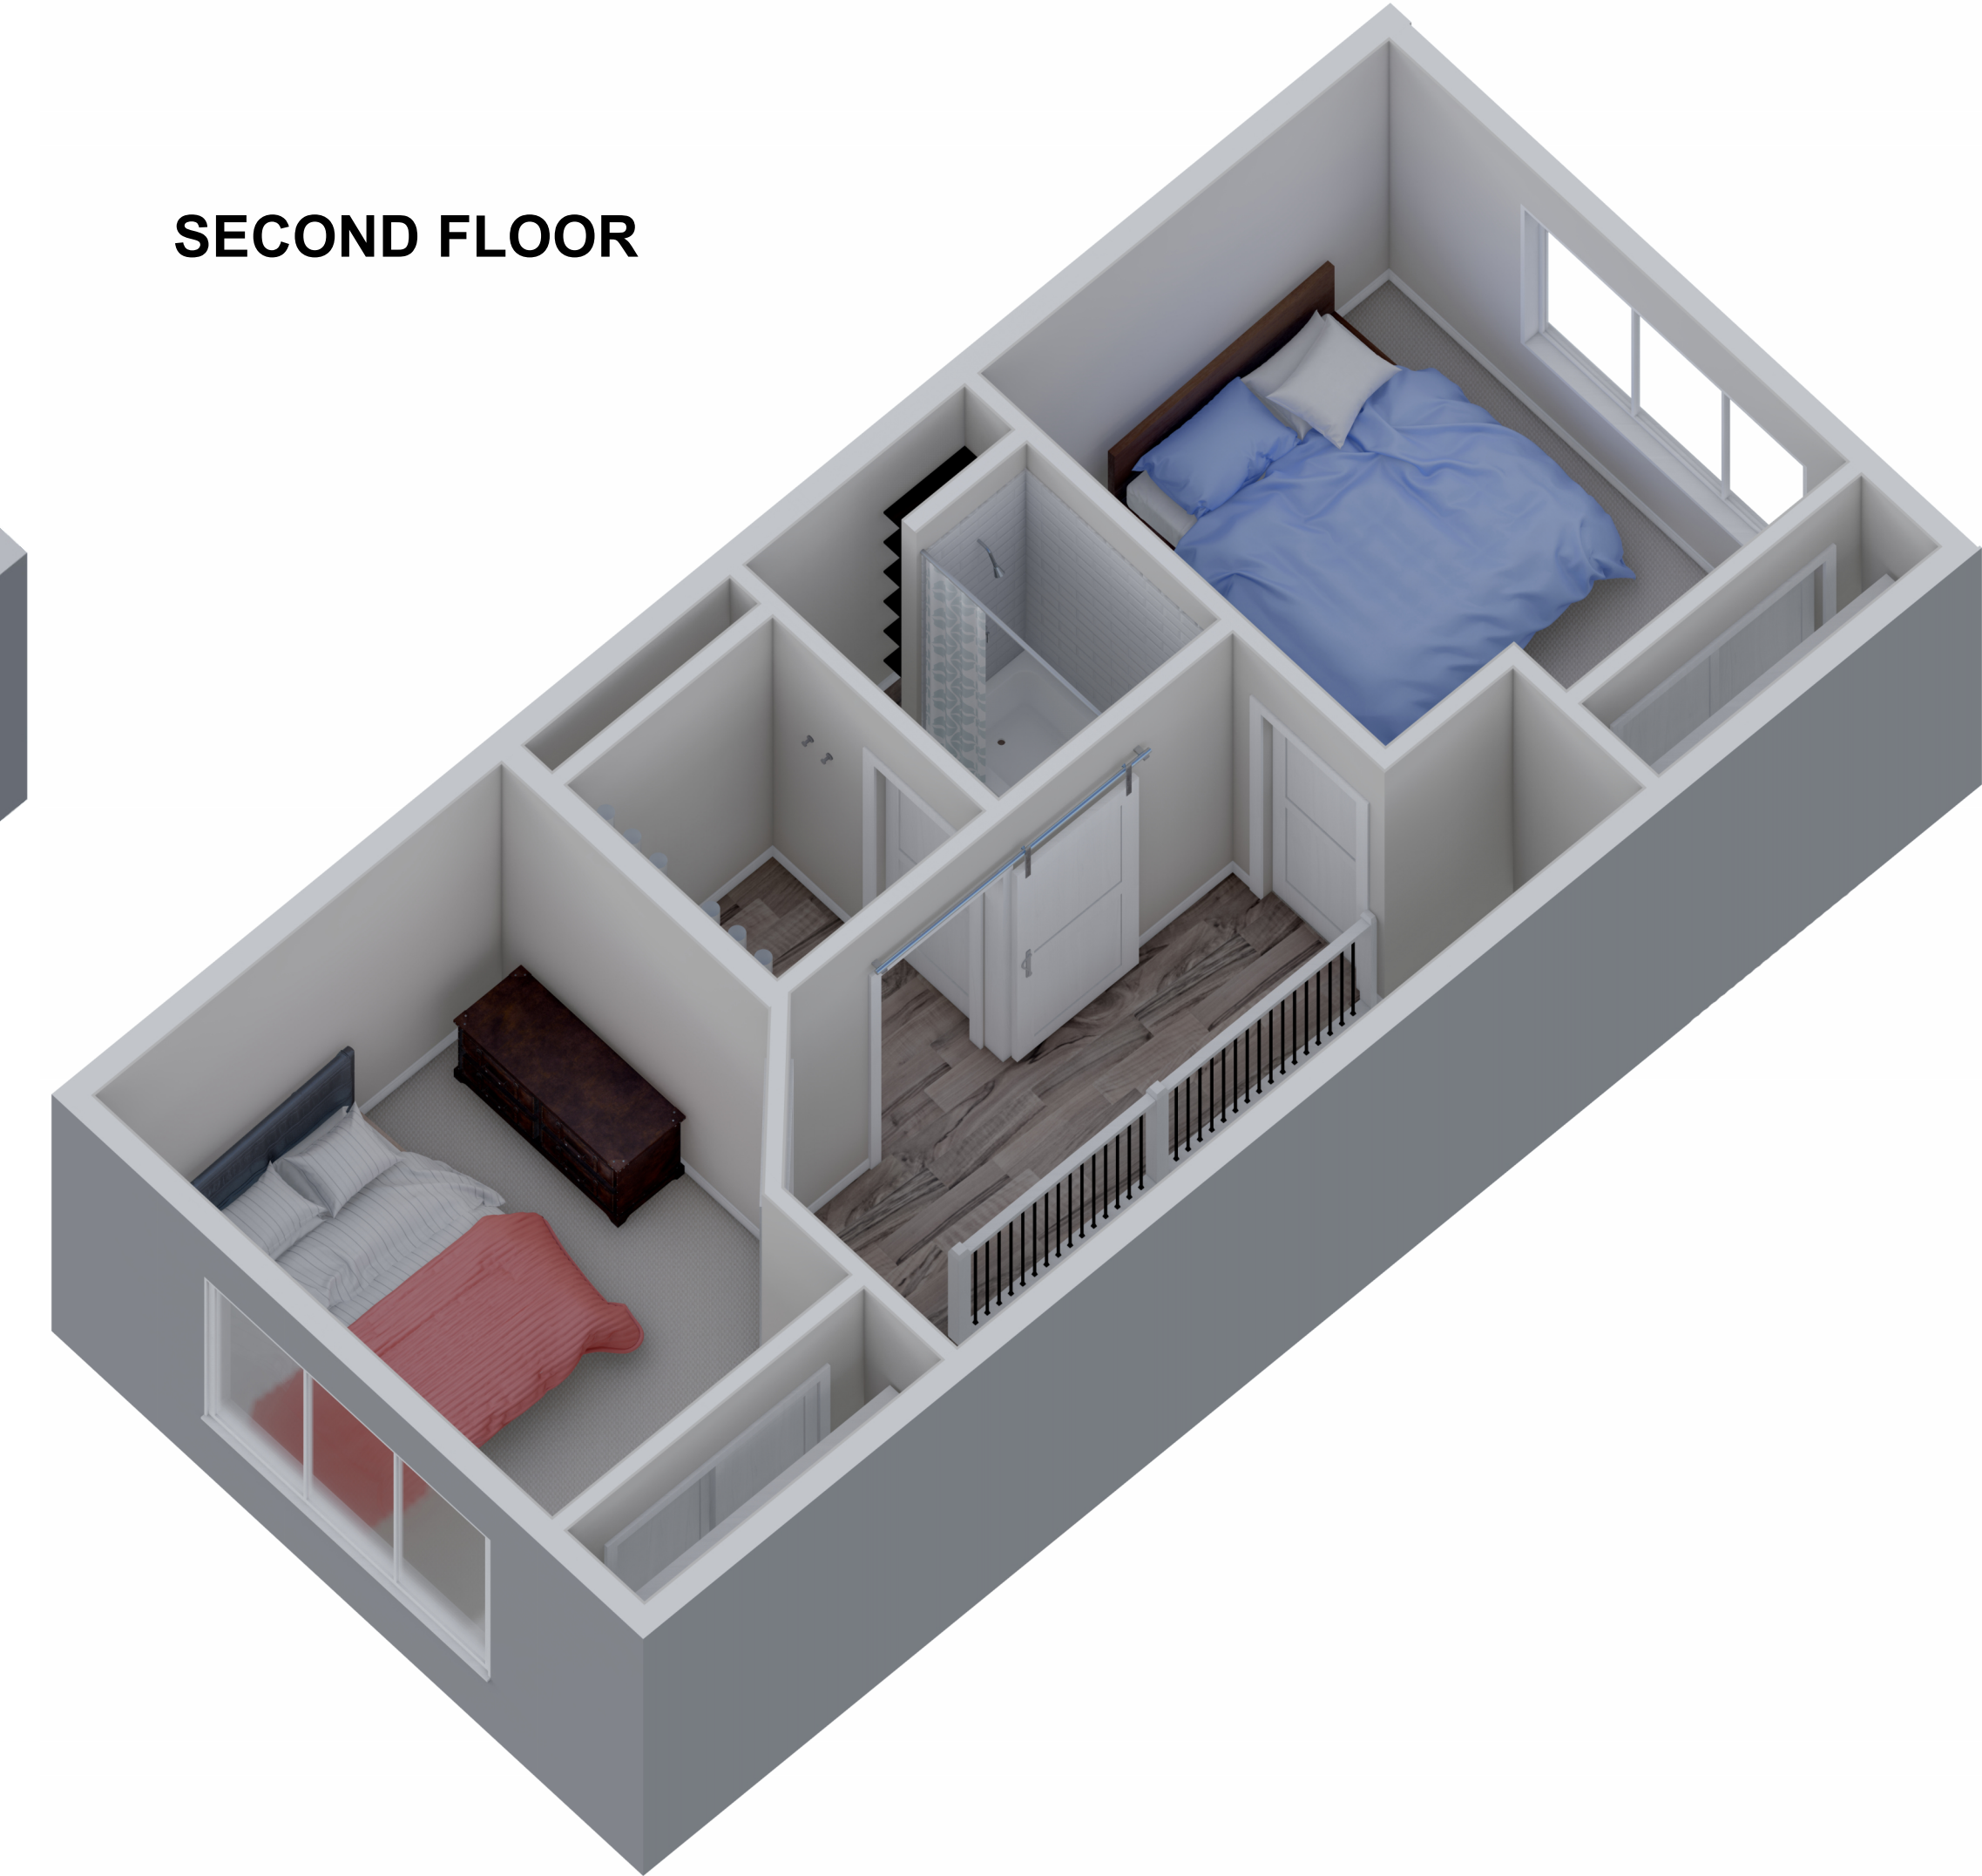

MEADOWLARK

LOWER LEVEL

FIRST FLOOR

SECOND FLOOR

LVT FLOORING

BEDROOM CARPET

WALLS

CABINETS

BATHROOM FAUCET

BATHTUB INSERT

BATHTUB FIXTURE

SHOWER INSERT

UNIT C/D3-2.5 AXON & FINISHES